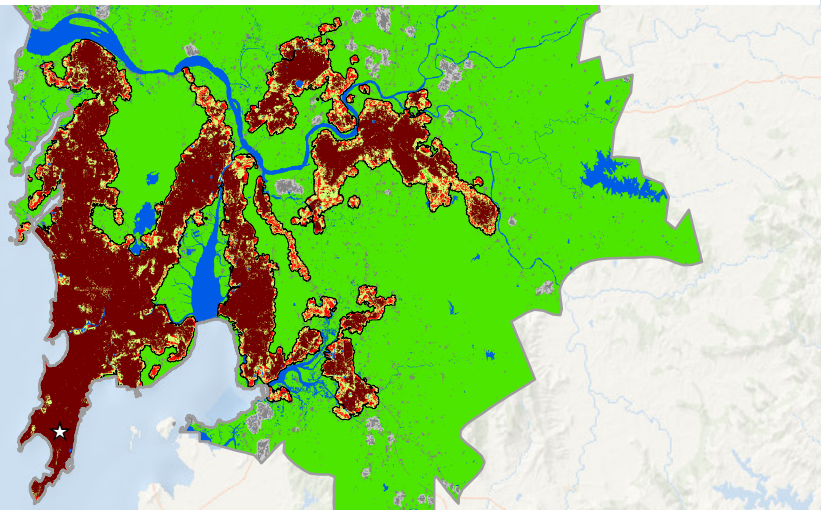

Dec-1991

Dec-2001

Oct-2014

Mumbai, India 1991-2014

0 9 18 27 36 km

- | | |
|------------------------|-----------------------|
| Study area | Rural open space |
| Urban extent | Exurban built-up area |
| Urban built-up area | Exurban open space |
| Suburban built-up area | Water |
| Rural built-up area | No data |
| Urbanized open space | CBD |